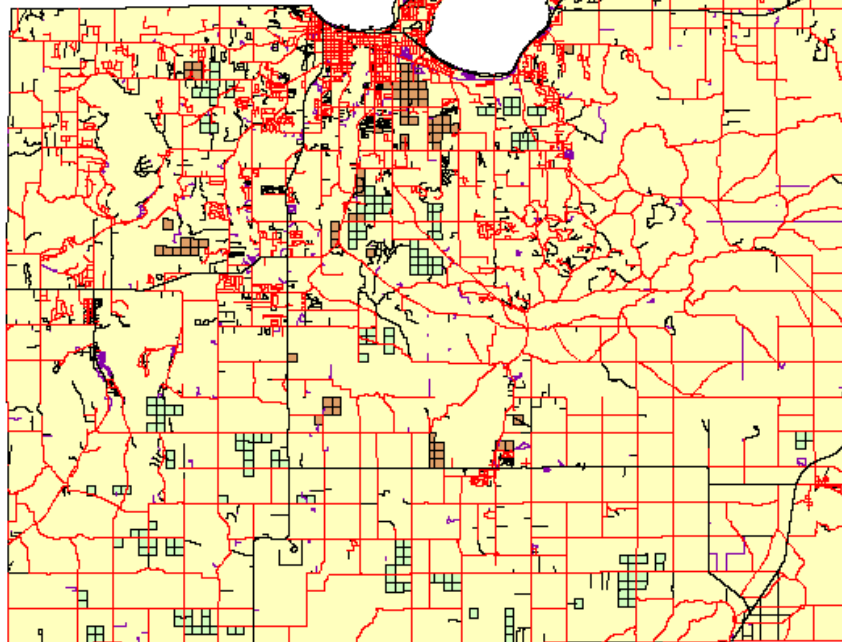

Crawford County

- Legend**
- All Season Truck Routes
 - Seasonally Restricted Public Roads
 - Private Roads
 - Forest Service Roads
 - Other Roads
 - Land Owners 500+ acres
 - Large Land Owners

Delta County

Legend

- All Season Truck Routes
- Seasonally Restricted Public Roads
- Forest Service Roads
- Private Roads
- Other Roads
- Large Land Owners

Emmet County

Grand Traverse County

Legend

- All Season Truck Routes
- Seasonally Restricted Roads
- Private Roads
- Other Roads
- Land Owners 500+ acres
- Large Land Owners

0 1.5 3 6 Miles

Houghton County

Iosco County

Legend

- All Season Truck Routes
- Seasonally Restricted Roads
- Private Roads
- Forest Service Roads
- Other Roads
- Land Owners 500+ acres
- Large Land Owners

Kalkaska County

- Legend**
- All Season Truck Routes
 - Seasonally Restricted Roads
 - Private Roads
 - Other Roads
 - Large Land Owners

Keweenaw County

- Legend**
- All Season Truck Routes
 - Seasonally Restricted Public Roads
 - Private Roads
 - Other Roads
 - Land Owners 500+ acres
 - Large Land Owners