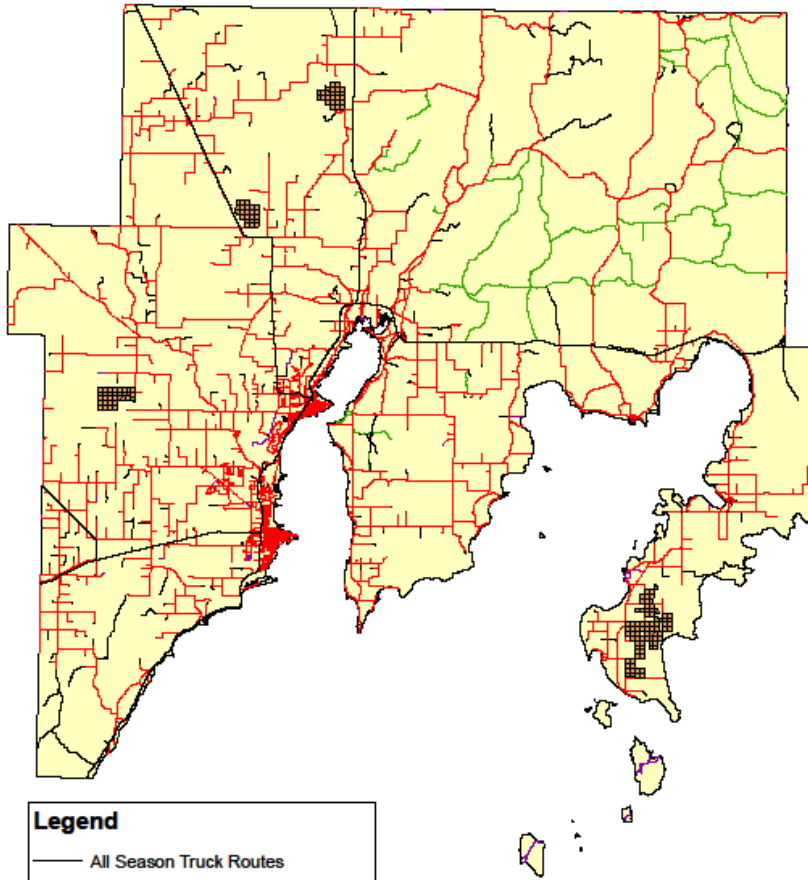

Alpena County

Cheboygan County

- Legend**
- All Season Truck Routes
 - Seasonally Restricted Public Roads
 - Private Roads
 - Other Roads
 - Large Land Owners

Chippewa County

Legend

- All Season Truck Routes
- Seasonally Restricted Public Roads
- Forest Service Roads
- Private Roads
- Other Roads
- Large Land Owners
- Land Owners 500+ acres

Crawford County

- Legend**
- All Season Truck Routes
 - Seasonally Restricted Public Roads
 - Private Roads
 - Forest Service Roads
 - Other Roads
 - Land Owners 500+ acres
 - Large Land Owners

Delta County

Oscoda County

Legend

- All Season Truck Routes
- Seasonally Restricted Roads
- Private Roads
- Forest Service Roads
- Other Roads
- Large Land Owners

Otsego County

0 2 4 8 Miles

Legend

- All Season Truck Routes
- Seasonally Restricted Roads
- Private Roads
- Other Roads
- Large Land Owners

Preque Isle County

Roscommon County

Schoolcraft County

Wexford County

Legend	
	All Season Truck Routes
	Seasonally Restricted Public Roads
	Private Roads
	Forest Service Roads
	Other Roads
	Land Owners 500+ acres
	Large Land Owners