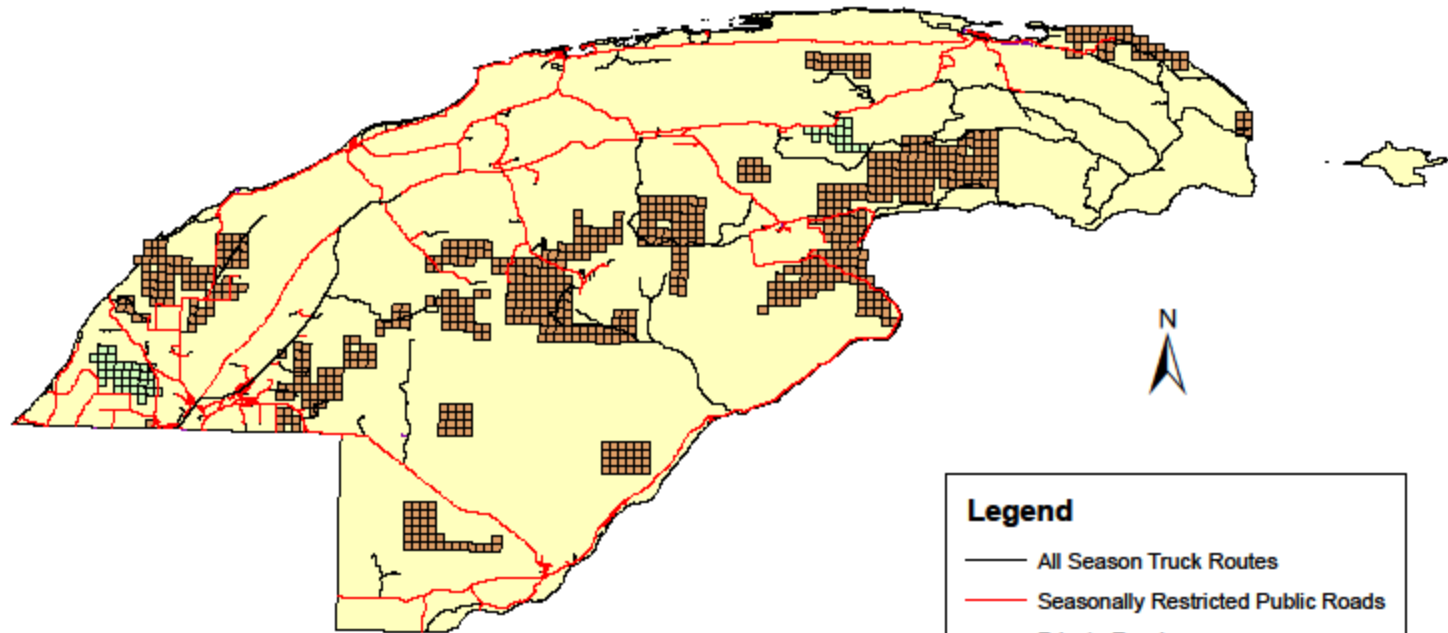

Legend

- All Season Truck Routes
- Seasonally Restricted Public Roads
- Forest Service Roads
- Private Roads
- Other Roads
- Large Land Owners

Emmet County

Grand Traverse County

Legend

- All Season Truck Routes
- Seasonally Restricted Roads
- Private Roads
- Other Roads
- Land Owners 500+ acres
- Large Land Owners

0 1.5 3 6 Miles

Houghton County

Iosco County

Legend

- All Season Truck Routes
- Seasonally Restricted Roads
- Private Roads
- Forest Service Roads
- Other Roads
- Land Owners 500+ acres
- Large Land Owners

Kalkaska County

- Legend**
- All Season Truck Routes
 - Seasonally Restricted Roads
 - Private Roads
 - Other Roads
 - Large Land Owners

Keweenaw County

- Legend**
- All Season Truck Routes
 - Seasonally Restricted Public Roads
 - Private Roads
 - Other Roads
 - Land Owners 500+ acres
 - Large Land Owners

Oscoda County

Legend

- All Season Truck Routes
- Seasonally Restricted Roads
- Private Roads
- Forest Service Roads
- Other Roads
- Large Land Owners

Otsego County

0 2 4 8 Miles

Legend

- All Season Truck Routes
- Seasonally Restricted Roads
- Private Roads
- Other Roads
- Large Land Owners