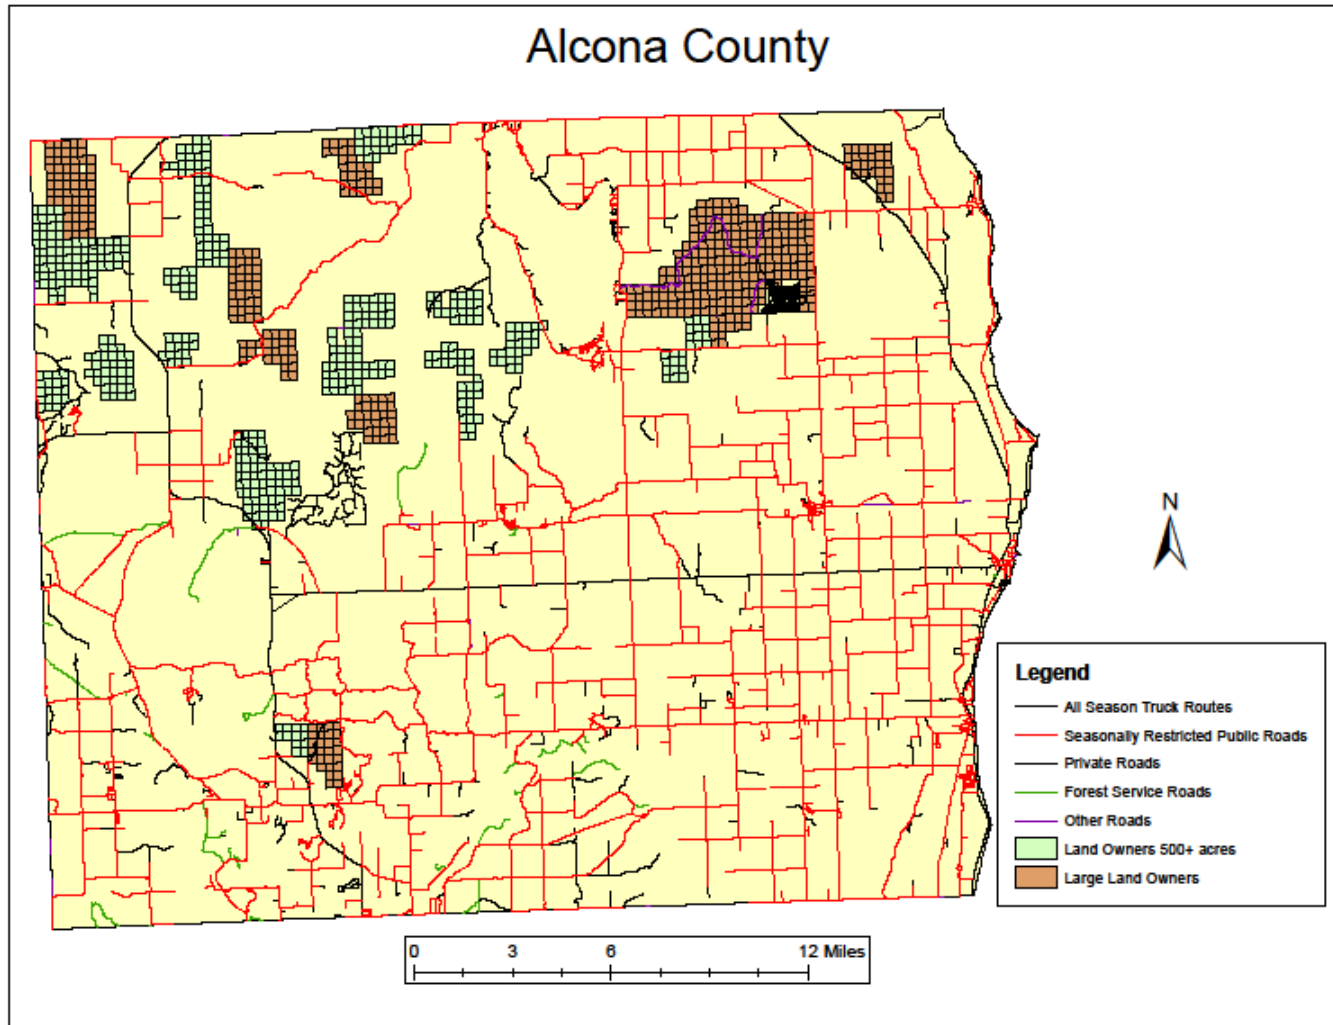

APPENDIX G: Large Non-industrial Private Owners