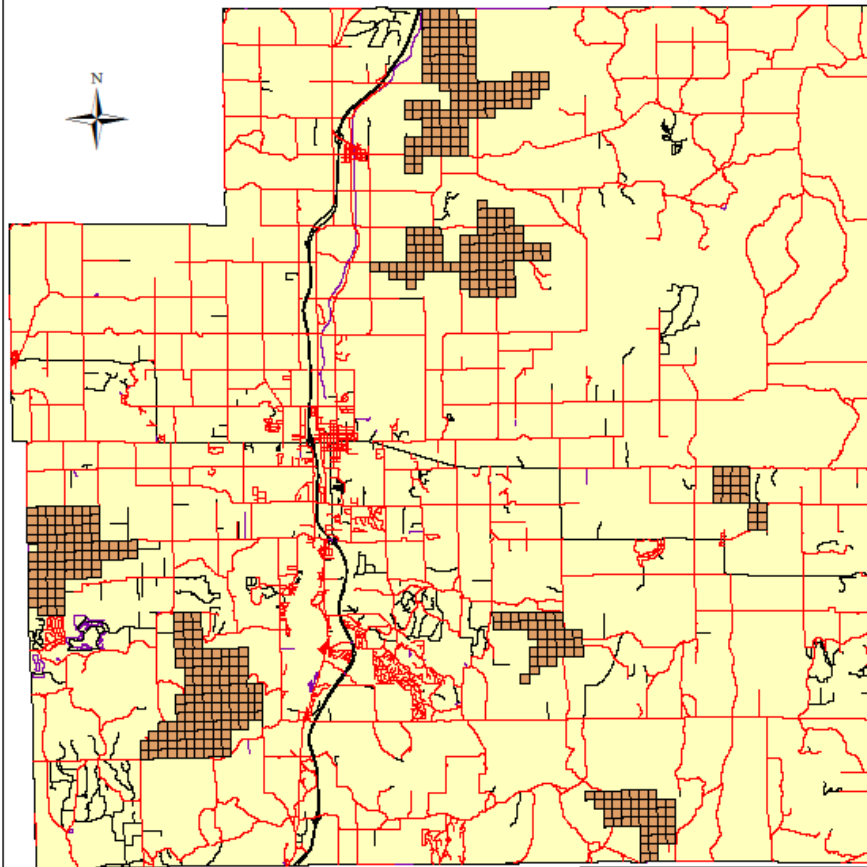

Mackinac County

Marquette County

- Legend**
- All Season Truck Routes
 - Seasonally Restricted Roads
 - Forest Service Roads
 - Private Roads
 - Other Roads
 - Large Land Owners

Missaukee County

- Legend**
- All Season Truck Routes
 - Seasonally Restricted Roads
 - Private Roads
 - Other Roads
 - Land Owners 500+ acres
 - Large Land Owners

Montmorency County

Legend

- All Season Truck Routes
- Seasonally Restricted Public Roads
- Private Roads
- Other Roads
- Large Property Owners

Ogemaw County

Legend	
— (black line)	All Season Truck Routes
— (red line)	Seasonally Restricted Roads
— (thin black line)	Private Roads
— (green line)	Forest Service Roads
— (purple line)	Other Roads
■ (light green)	Land Owners 500+ acres
■ (brown)	Large Land Owners

Oscoda County

Legend

- All Season Truck Routes
- Seasonally Restricted Roads
- Private Roads
- Forest Service Roads
- Other Roads
- Large Land Owners

Otsego County

0 2 4 8 Miles

Legend

- All Season Truck Routes
- Seasonally Restricted Roads
- Private Roads
- Other Roads
- Large Land Owners