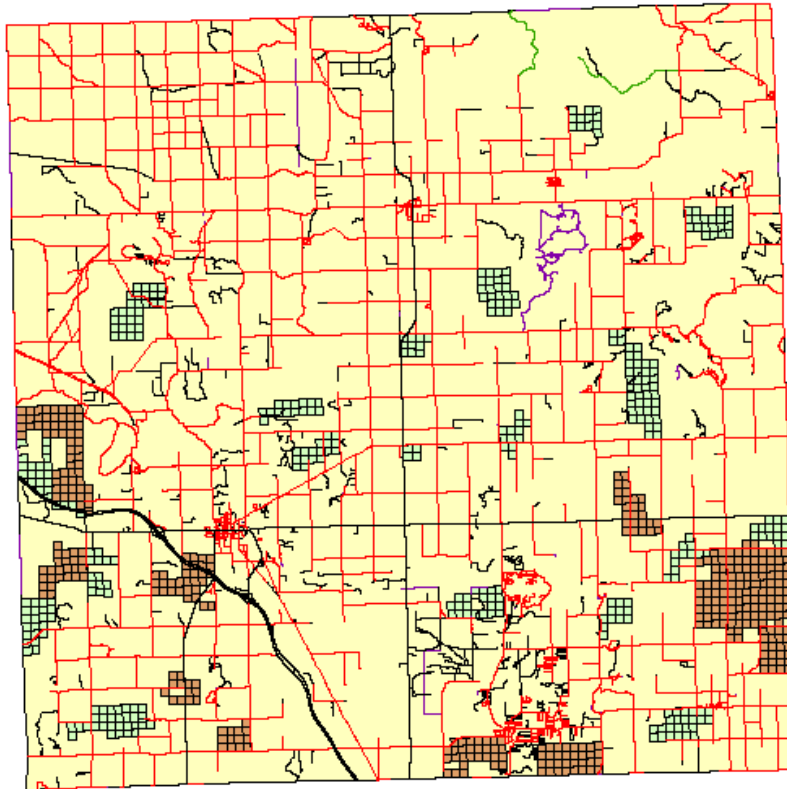

Kalkaska County

- Legend**
- All Season Truck Routes
 - Seasonally Restricted Roads
 - Private Roads
 - Other Roads
 - Large Land Owners

Keweenaw County

- Legend**
- All Season Truck Routes
 - Seasonally Restricted Public Roads
 - Private Roads
 - Other Roads
 - Land Owners 500+ acres
 - Large Land Owners

Mackinac County

Marquette County

- Legend**
- All Season Truck Routes
 - Seasonally Restricted Roads
 - Forest Service Roads
 - Private Roads
 - Other Roads
 - Large Land Owners

Missaukee County

- Legend**
- All Season Truck Routes
 - Seasonally Restricted Roads
 - Private Roads
 - Other Roads
 - Land Owners 500+ acres
 - Large Land Owners

Montmorency County

Legend

- All Season Truck Routes
- Seasonally Restricted Public Roads
- Private Roads
- Other Roads
- Large Property Owners

Ogemaw County

Legend	
— (black line)	All Season Truck Routes
— (red line)	Seasonally Restricted Roads
— (thin black line)	Private Roads
— (green line)	Forest Service Roads
— (purple line)	Other Roads
■ (light green)	Land Owners 500+ acres
■ (brown)	Large Land Owners

Oscoda County

Legend

- All Season Truck Routes
- Seasonally Restricted Roads
- Private Roads
- Forest Service Roads
- Other Roads
- Large Land Owners

Otsego County

0 2 4 8 Miles

Legend

- All Season Truck Routes
- Seasonally Restricted Roads
- Private Roads
- Other Roads
- Large Land Owners