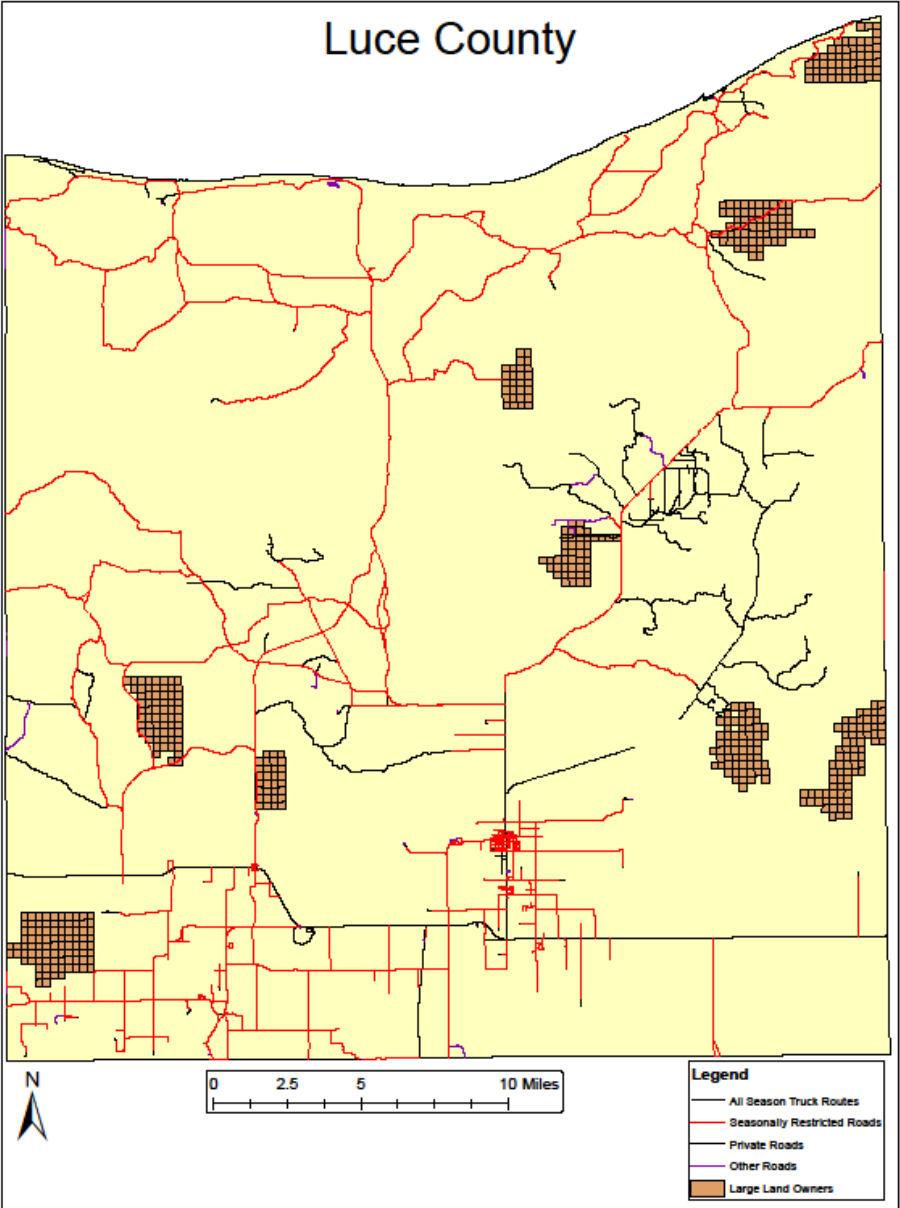

0 1.5 3 6 Miles

Houghton County

Iosco County

Legend

- All Season Truck Routes
- Seasonally Restricted Roads
- Private Roads
- Forest Service Roads
- Other Roads
- Land Owners 500+ acres
- Large Land Owners

Kalkaska County

- Legend**
- All Season Truck Routes
 - Seasonally Restricted Roads
 - Private Roads
 - Other Roads
 - Large Land Owners

Keweenaw County

- Legend**
- All Season Truck Routes
 - Seasonally Restricted Public Roads
 - Private Roads
 - Other Roads
 - Land Owners 500+ acres
 - Large Land Owners

Mackinac County

Marquette County

- Legend**
- All Season Truck Routes
 - Seasonally Restricted Roads
 - Forest Service Roads
 - Private Roads
 - Other Roads
 - Large Land Owners

Missaukee County

- Legend**
- All Season Truck Routes
 - Seasonally Restricted Roads
 - Private Roads
 - Other Roads
 - Land Owners 500+ acres
 - Large Land Owners

Oscoda County

Legend

- All Season Truck Routes
- Seasonally Restricted Roads
- Private Roads
- Forest Service Roads
- Other Roads
- Large Land Owners

Otsego County

0 2 4 8 Miles

Legend

- All Season Truck Routes
- Seasonally Restricted Roads
- Private Roads
- Other Roads
- Large Land Owners