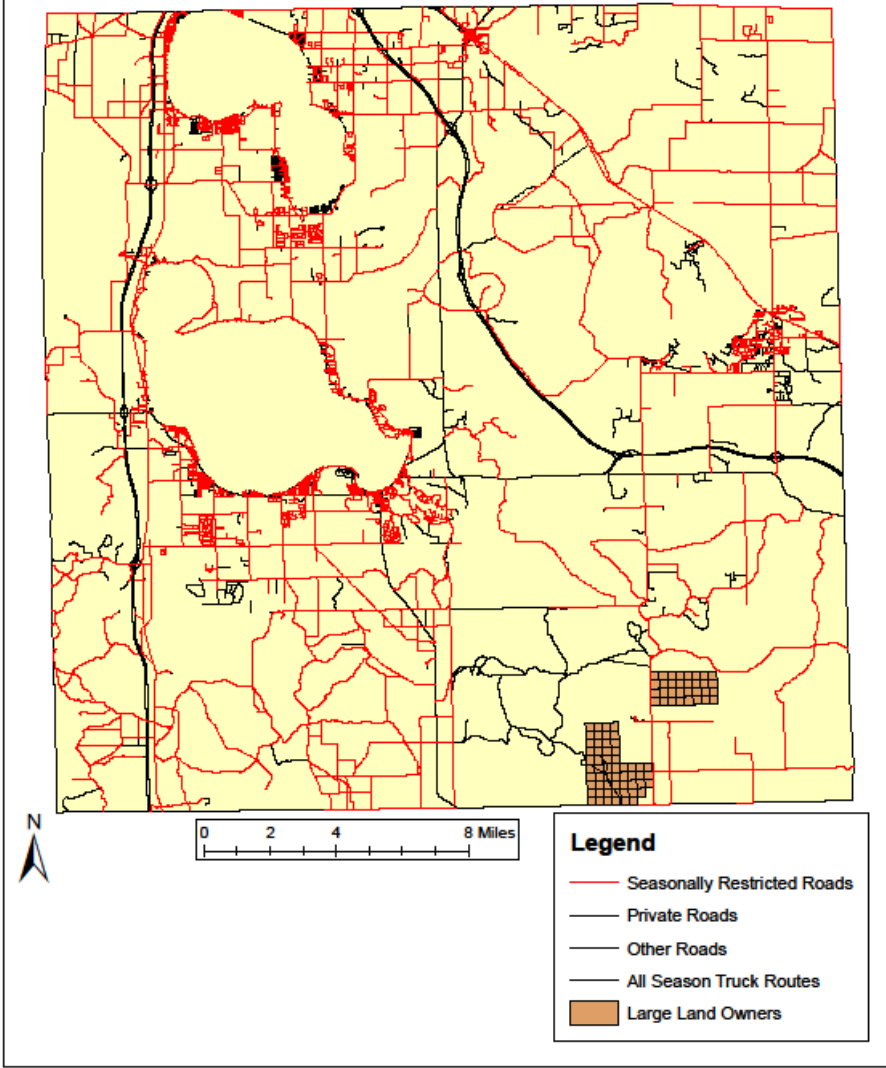

Oscoda County

Legend

- All Season Truck Routes
- Seasonally Restricted Roads
- Private Roads
- Forest Service Roads
- Other Roads
- Large Land Owners

Otsego County

0 2 4 8 Miles

Legend

- All Season Truck Routes
- Seasonally Restricted Roads
- Private Roads
- Other Roads
- Large Land Owners

Preque Isle County

Roscommon County

Schoolcraft County

Wexford County

Legend	
	All Season Truck Routes
	Seasonally Restricted Public Roads
	Private Roads
	Forest Service Roads
	Other Roads
	Land Owners 500+ acres
	Large Land Owners