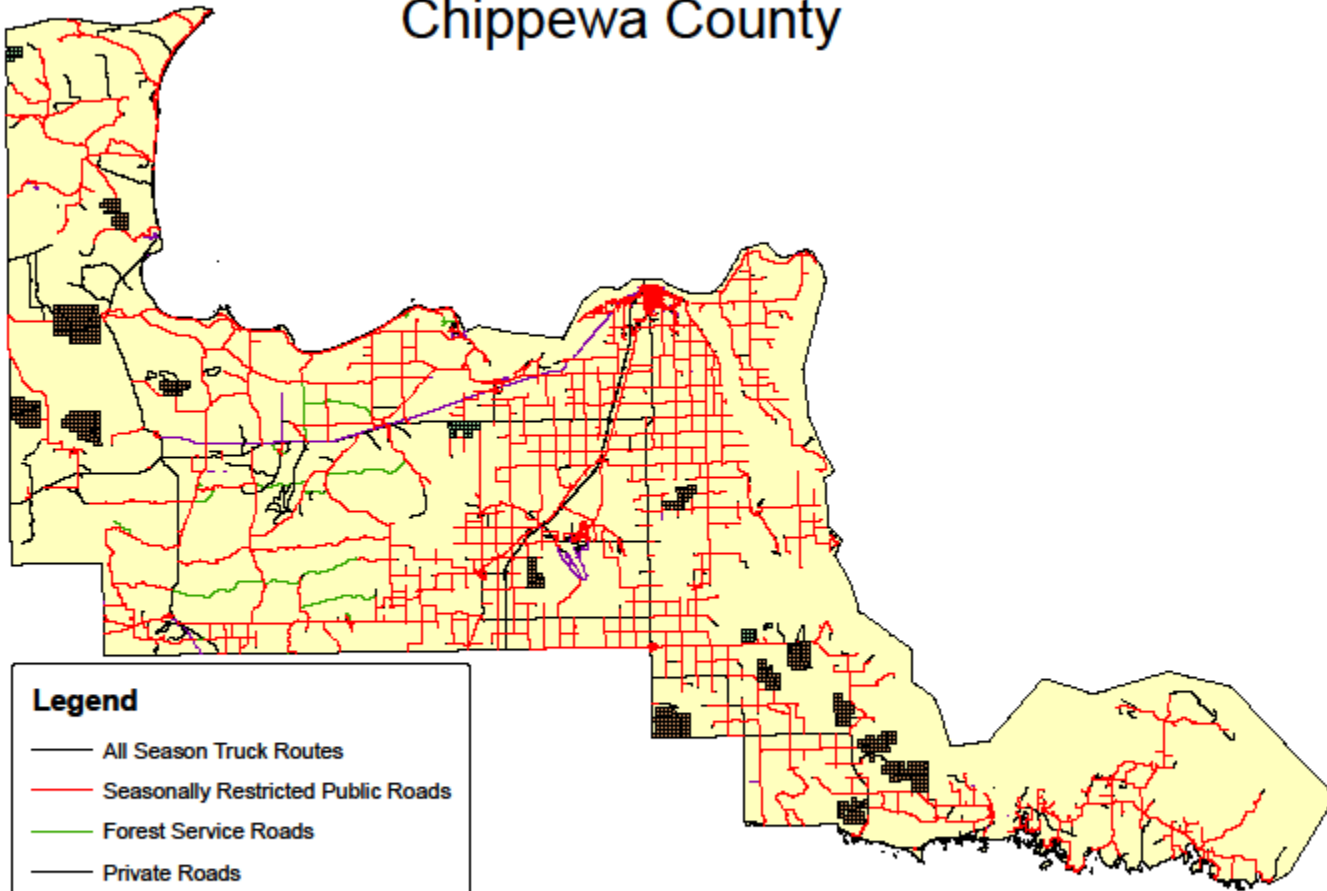

Alpena County

Cheboygan County

- Legend**
- All Season Truck Routes
 - Seasonally Restricted Public Roads
 - Private Roads
 - Other Roads
 - Large Land Owners

Chippewa County

Legend

- All Season Truck Routes
- Seasonally Restricted Public Roads
- Forest Service Roads
- Private Roads
- Other Roads
- Large Land Owners
- Land Owners 500+ acres

Crawford County

- Legend**
- All Season Truck Routes
 - Seasonally Restricted Public Roads
 - Private Roads
 - Forest Service Roads
 - Other Roads
 - Land Owners 500+ acres
 - Large Land Owners

Delta County

Legend

- All Season Truck Routes
- Seasonally Restricted Public Roads
- Forest Service Roads
- Private Roads
- Other Roads
- Large Land Owners

Emmet County

Grand Traverse County

Legend

- All Season Truck Routes
- Seasonally Restricted Roads
- Private Roads
- Other Roads
- Land Owners 500+ acres
- Large Land Owners

0 1.5 3 6 Miles

Houghton County

Iosco County

Legend

- All Season Truck Routes
- Seasonally Restricted Roads
- Private Roads
- Forest Service Roads
- Other Roads
- Land Owners 500+ acres
- Large Land Owners