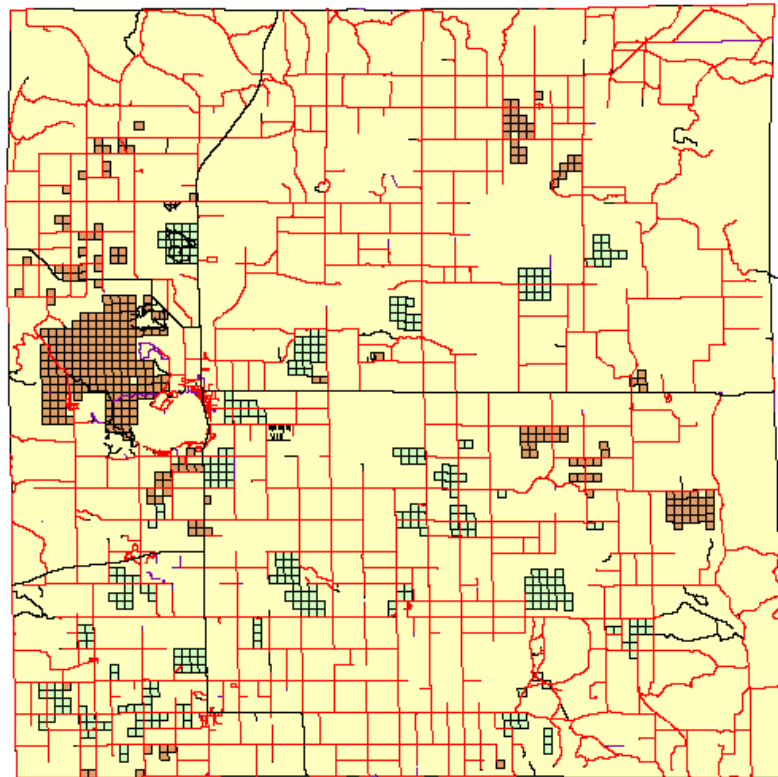

Kalkaska County

- Legend**
- All Season Truck Routes
 - Seasonally Restricted Roads
 - Private Roads
 - Other Roads
 - Large Land Owners

Keweenaw County

- Legend**
- All Season Truck Routes
 - Seasonally Restricted Public Roads
 - Private Roads
 - Other Roads
 - Land Owners 500+ acres
 - Large Land Owners

Mackinac County

Marquette County

- Legend**
- All Season Truck Routes
 - Seasonally Restricted Roads
 - Forest Service Roads
 - Private Roads
 - Other Roads
 - Large Land Owners

Missaukee County

- Legend**
- All Season Truck Routes
 - Seasonally Restricted Roads
 - Private Roads
 - Other Roads
 - Land Owners 500+ acres
 - Large Land Owners

Montmorency County

Legend

- All Season Truck Routes
- Seasonally Restricted Public Roads
- Private Roads
- Other Roads
- Large Property Owners

Ogemaw County

Legend	
— (black line)	All Season Truck Routes
— (red line)	Seasonally Restricted Roads
— (thin black line)	Private Roads
— (green line)	Forest Service Roads
— (purple line)	Other Roads
■ (light green)	Land Owners 500+ acres
■ (brown)	Large Land Owners

Oscoda County

Legend

- All Season Truck Routes
- Seasonally Restricted Roads
- Private Roads
- Forest Service Roads
- Other Roads
- Large Land Owners

Otsego County

0 2 4 8 Miles

Legend

- All Season Truck Routes
- Seasonally Restricted Roads
- Private Roads
- Other Roads
- Large Land Owners