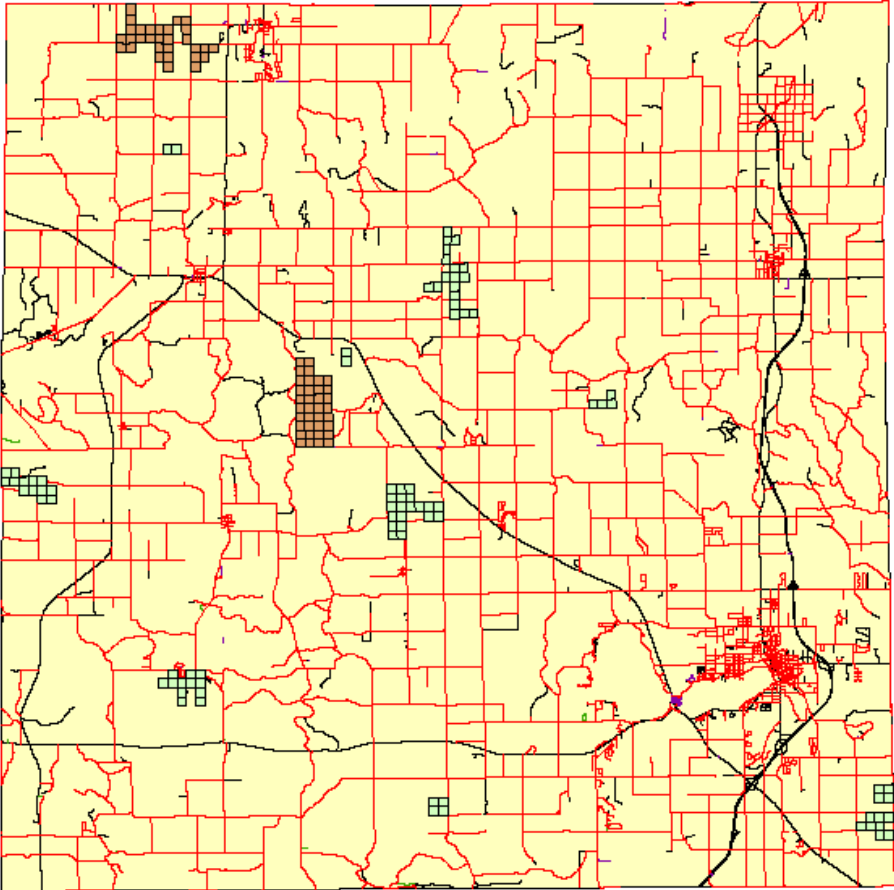

Oscoda County

Legend

- All Season Truck Routes
- Seasonally Restricted Roads
- Private Roads
- Forest Service Roads
- Other Roads
- Large Land Owners

Otsego County

0 2 4 8 Miles

Legend

- All Season Truck Routes
- Seasonally Restricted Roads
- Private Roads
- Other Roads
- Large Land Owners

Preque Isle County

Roscommon County

Schoolcraft County

Wexford County

Legend	
	All Season Truck Routes
	Seasonally Restricted Public Roads
	Private Roads
	Forest Service Roads
	Other Roads
	Land Owners 500+ acres
	Large Land Owners