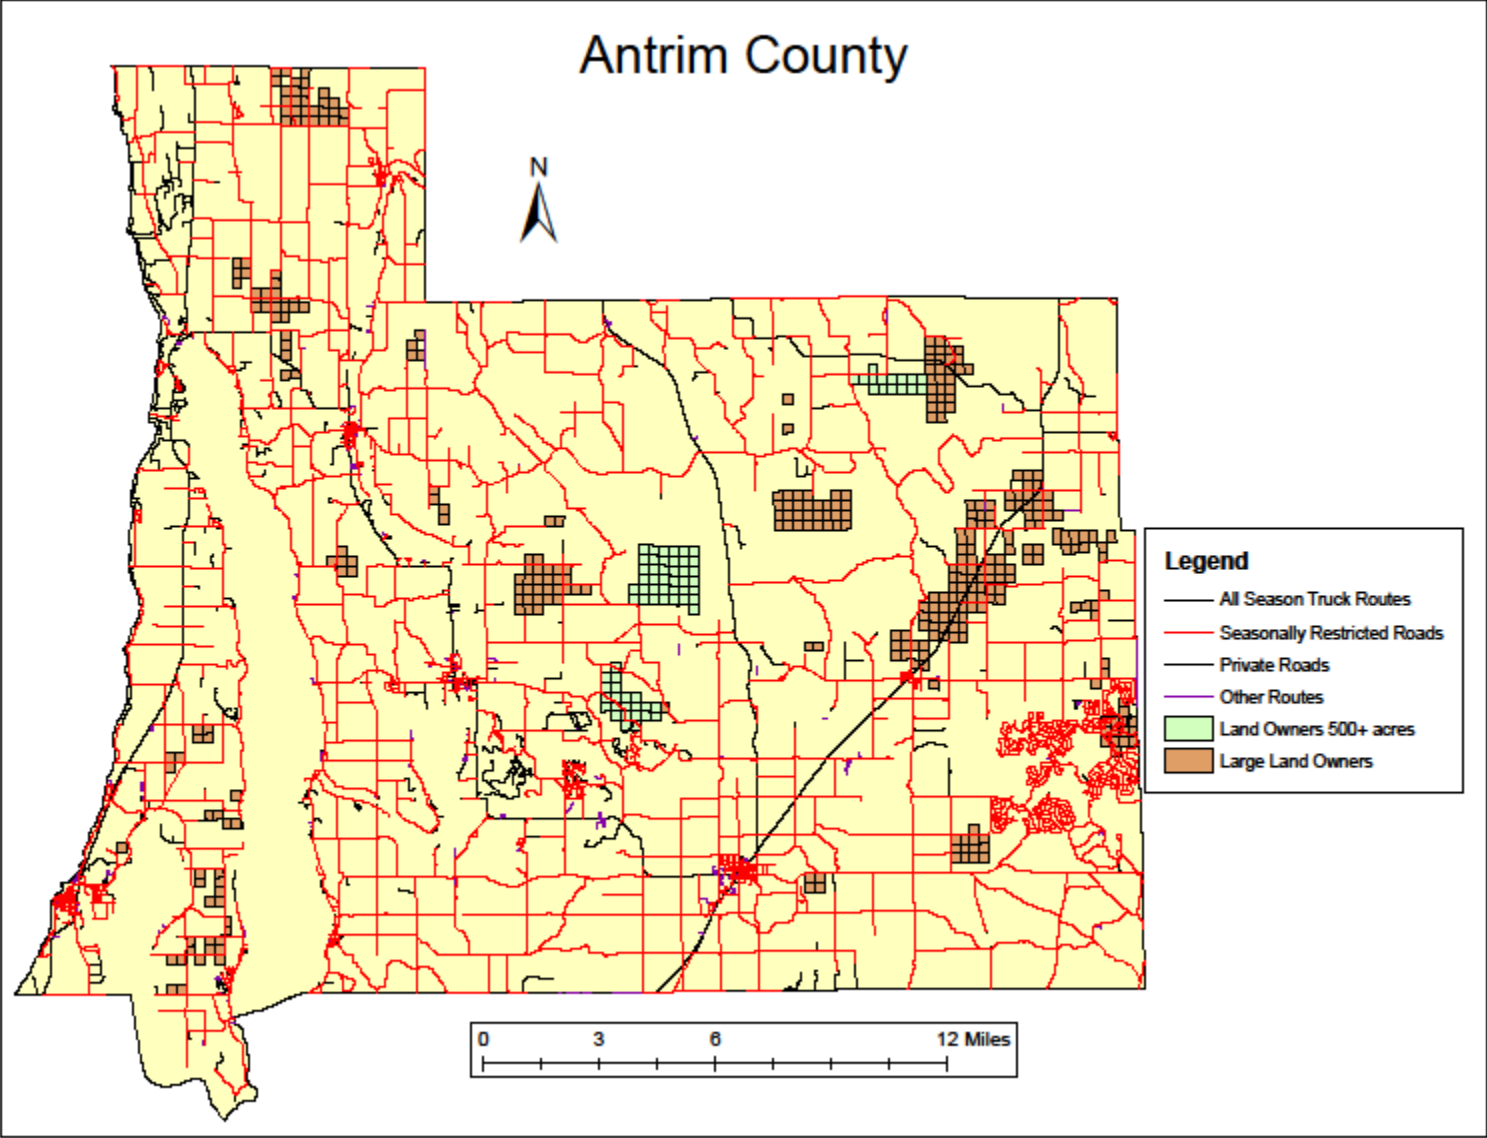

Alpena County

Cheboygan County

- Legend**
- All Season Truck Routes
 - Seasonally Restricted Public Roads
 - Private Roads
 - Other Roads
 - Large Land Owners

Chippewa County

Legend

- All Season Truck Routes
- Seasonally Restricted Public Roads
- Forest Service Roads
- Private Roads
- Other Roads
- Large Land Owners
- Land Owners 500+ acres

Crawford County

- Legend**
- All Season Truck Routes
 - Seasonally Restricted Public Roads
 - Private Roads
 - Forest Service Roads
 - Other Roads
 - Land Owners 500+ acres
 - Large Land Owners

Delta County

0 1.5 3 6 Miles

Houghton County

Iosco County

Legend

- All Season Truck Routes
- Seasonally Restricted Roads
- Private Roads
- Forest Service Roads
- Other Roads
- Land Owners 500+ acres
- Large Land Owners

Oscoda County

Legend

- All Season Truck Routes
- Seasonally Restricted Roads
- Private Roads
- Forest Service Roads
- Other Roads
- Large Land Owners

Otsego County

0 2 4 8 Miles

Legend

- All Season Truck Routes
- Seasonally Restricted Roads
- Private Roads
- Other Roads
- Large Land Owners