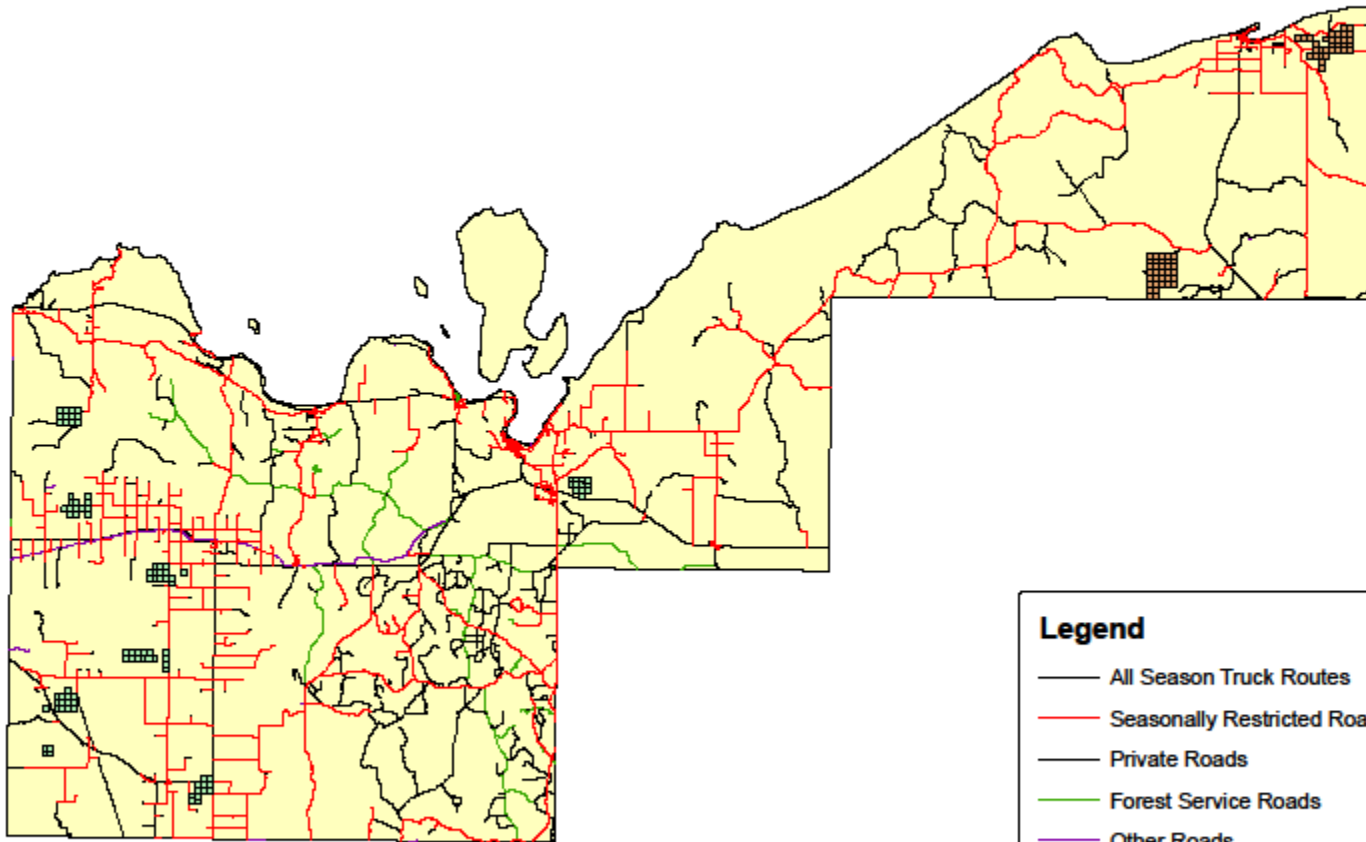

Alger County

Legend

- All Season Truck Routes
- Seasonally Restricted Roads
- Private Roads
- Forest Service Roads
- Other Roads
- Land Owners 500+ acres
- Large Land Owners