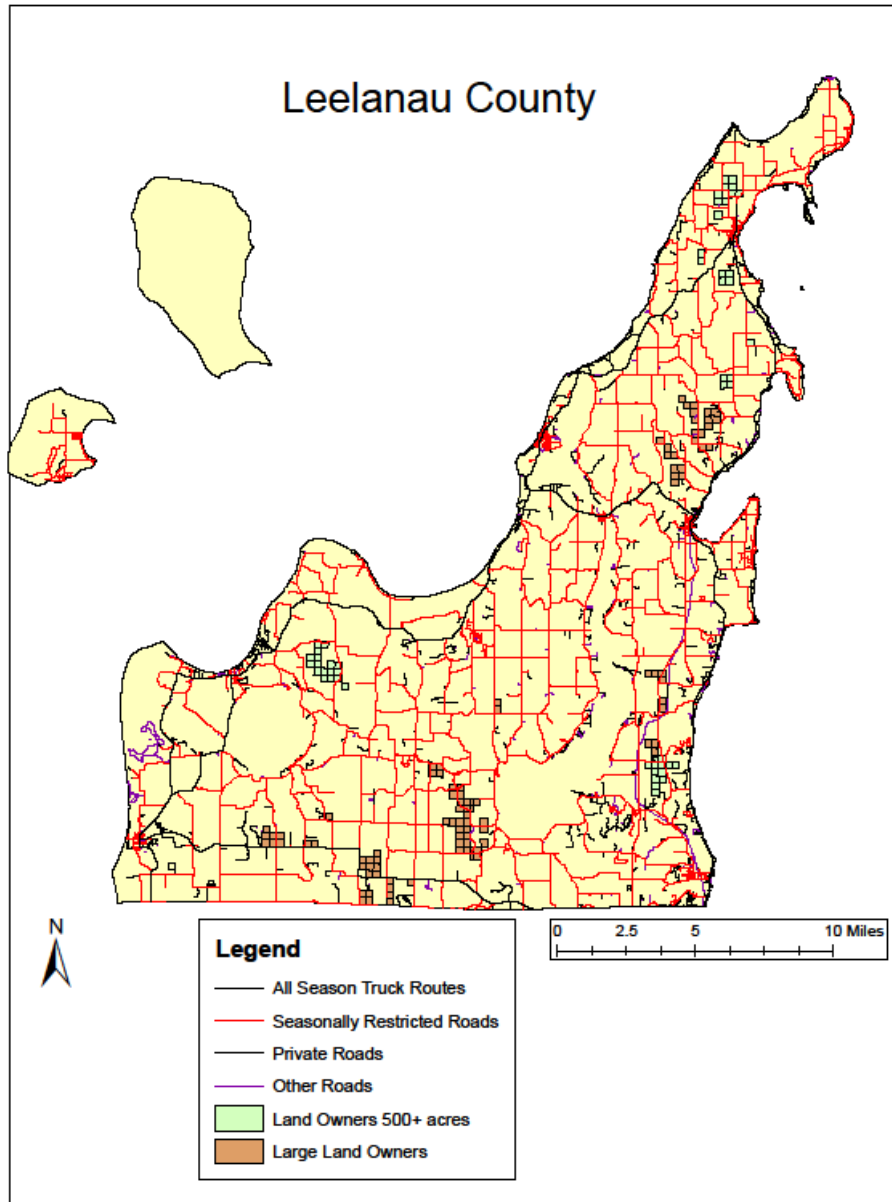

0 1.5 3 6 Miles

Houghton County

Iosco County

Legend

- All Season Truck Routes
- Seasonally Restricted Roads
- Private Roads
- Forest Service Roads
- Other Roads
- Land Owners 500+ acres
- Large Land Owners

Kalkaska County

- Legend**
- All Season Truck Routes
 - Seasonally Restricted Roads
 - Private Roads
 - Other Roads
 - Large Land Owners

Keweenaw County

- Legend**
- All Season Truck Routes
 - Seasonally Restricted Public Roads
 - Private Roads
 - Other Roads
 - Land Owners 500+ acres
 - Large Land Owners

Mackinac County

Marquette County

- Legend**
- All Season Truck Routes
 - Seasonally Restricted Roads
 - Forest Service Roads
 - Private Roads
 - Other Roads
 - Large Land Owners

Missaukee County

- Legend**
- All Season Truck Routes
 - Seasonally Restricted Roads
 - Private Roads
 - Other Roads
 - Land Owners 500+ acres
 - Large Land Owners

Oscoda County

Legend

- All Season Truck Routes
- Seasonally Restricted Roads
- Private Roads
- Forest Service Roads
- Other Roads
- Large Land Owners

Otsego County

0 2 4 8 Miles

Legend

- All Season Truck Routes
- Seasonally Restricted Roads
- Private Roads
- Other Roads
- Large Land Owners