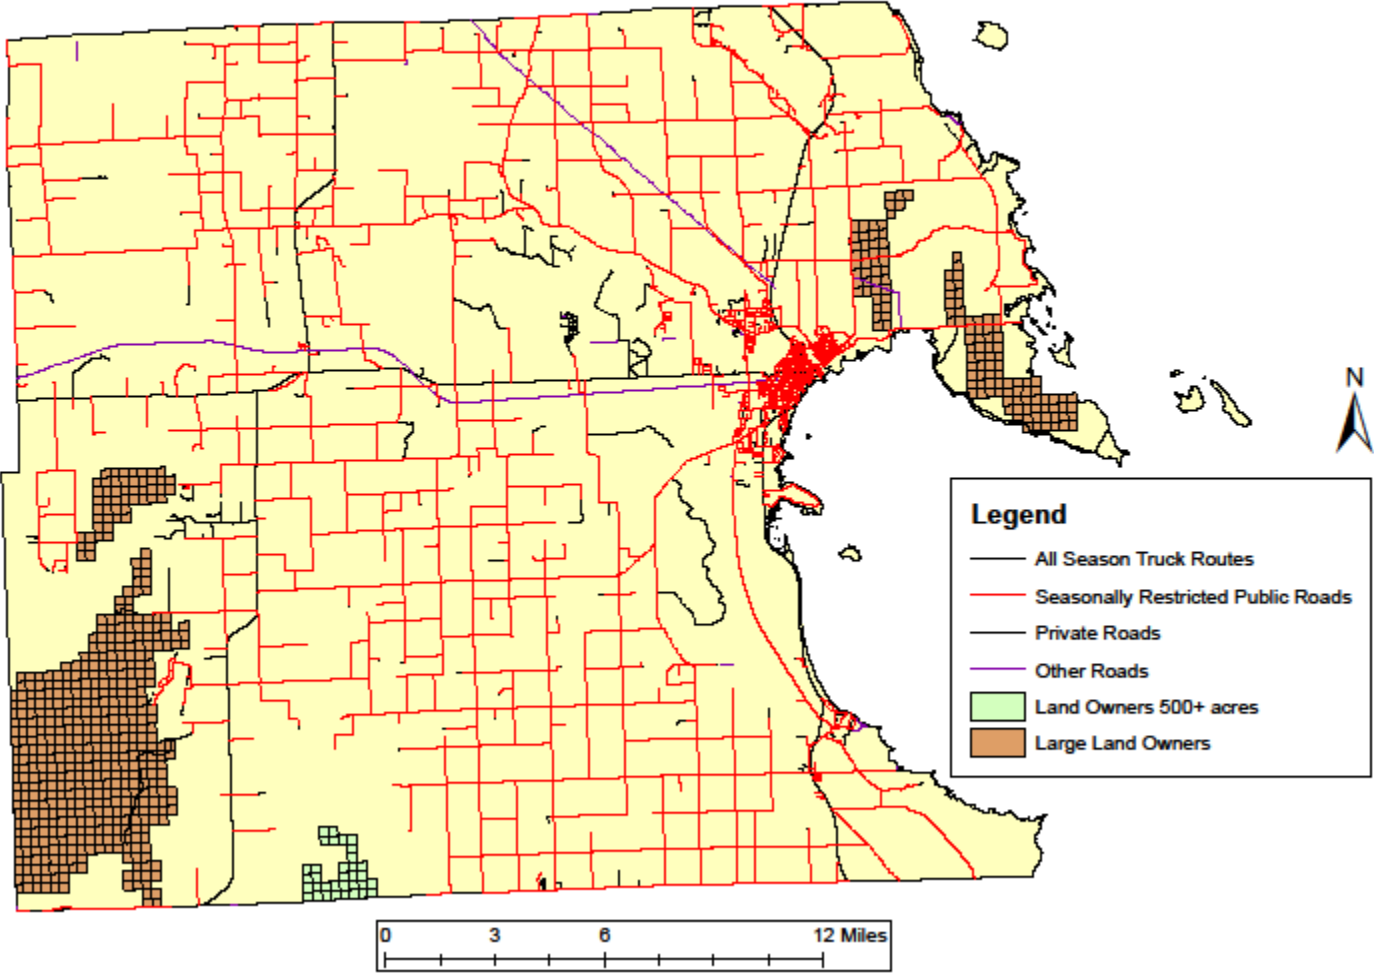

Alpena County

Cheboygan County

- Legend**
- All Season Truck Routes
 - Seasonally Restricted Public Roads
 - Private Roads
 - Other Roads
 - Large Land Owners

Chippewa County

Legend

- All Season Truck Routes
- Seasonally Restricted Public Roads
- Forest Service Roads
- Private Roads
- Other Roads
- Large Land Owners
- Land Owners 500+ acres

Crawford County

- Legend**
- All Season Truck Routes
 - Seasonally Restricted Public Roads
 - Private Roads
 - Forest Service Roads
 - Other Roads
 - Land Owners 500+ acres
 - Large Land Owners

Delta County

Oscoda County

Legend

- All Season Truck Routes
- Seasonally Restricted Roads
- Private Roads
- Forest Service Roads
- Other Roads
- Large Land Owners

Otsego County

0 2 4 8 Miles

Legend

- All Season Truck Routes
- Seasonally Restricted Roads
- Private Roads
- Other Roads
- Large Land Owners

Preque Isle County

Roscommon County

Schoolcraft County

Wexford County

Legend	
	All Season Truck Routes
	Seasonally Restricted Public Roads
	Private Roads
	Forest Service Roads
	Other Roads
	Land Owners 500+ acres
	Large Land Owners