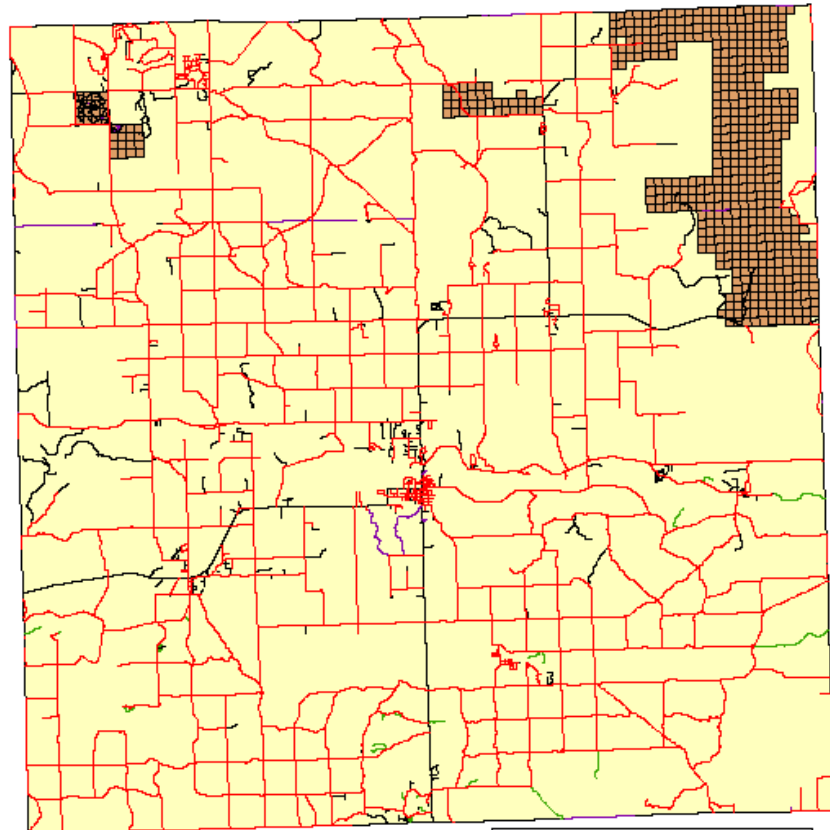

Mackinac County

Marquette County

- Legend**
- All Season Truck Routes
 - Seasonally Restricted Roads
 - Forest Service Roads
 - Private Roads
 - Other Roads
 - Large Land Owners

Missaukee County

- Legend**
- All Season Truck Routes
 - Seasonally Restricted Roads
 - Private Roads
 - Other Roads
 - Land Owners 500+ acres
 - Large Land Owners

Montmorency County

Legend

- All Season Truck Routes
- Seasonally Restricted Public Roads
- Private Roads
- Other Roads
- Large Property Owners

Ogemaw County

Legend	
— (black line)	All Season Truck Routes
— (red line)	Seasonally Restricted Roads
— (thin black line)	Private Roads
— (green line)	Forest Service Roads
— (purple line)	Other Roads
■ (light green)	Land Owners 500+ acres
■ (brown)	Large Land Owners

Oscoda County

Legend

- All Season Truck Routes
- Seasonally Restricted Roads
- Private Roads
- Forest Service Roads
- Other Roads
- Large Land Owners

Otsego County

0 2 4 8 Miles

Legend

- All Season Truck Routes
- Seasonally Restricted Roads
- Private Roads
- Other Roads
- Large Land Owners