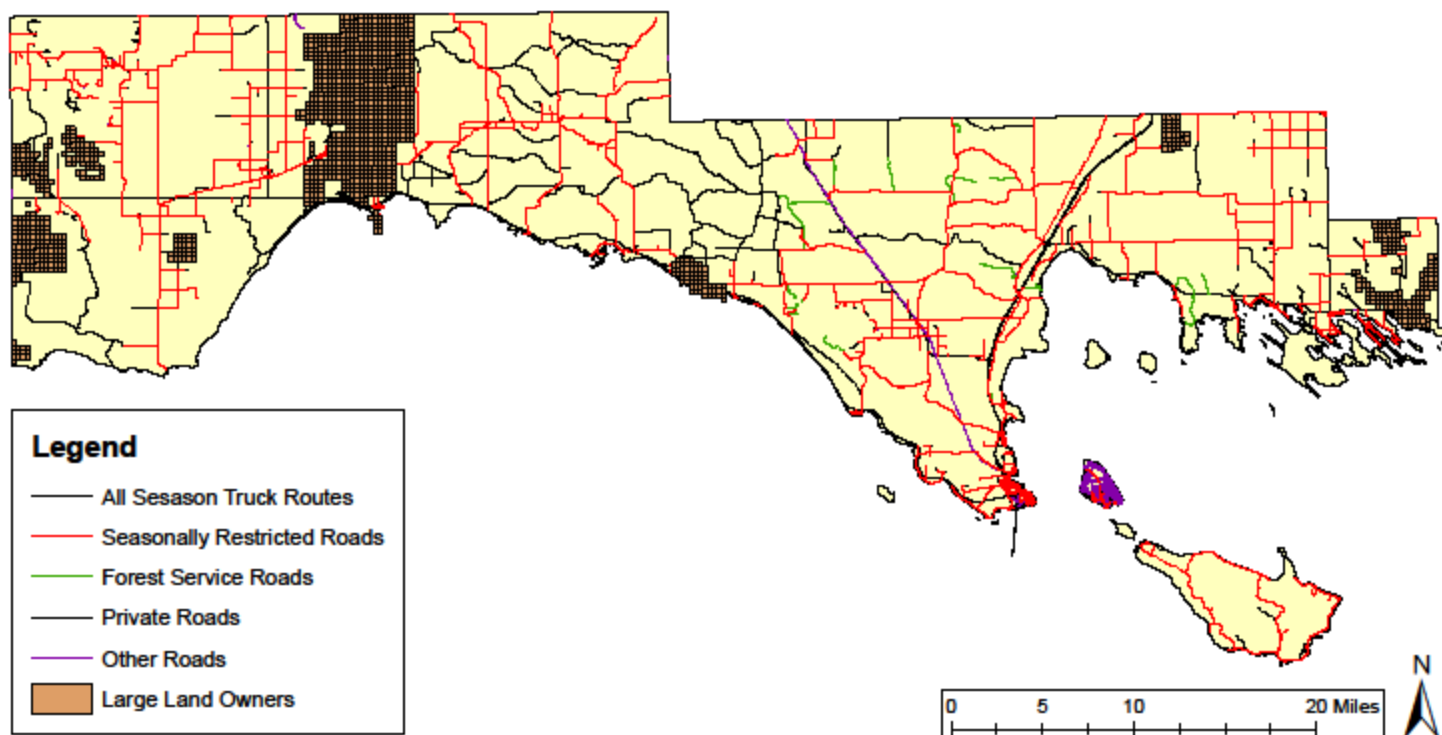

Kalkaska County

- Legend**
- All Season Truck Routes
 - Seasonally Restricted Roads
 - Private Roads
 - Other Roads
 - Large Land Owners

Keweenaw County

- Legend**
- All Season Truck Routes
 - Seasonally Restricted Public Roads
 - Private Roads
 - Other Roads
 - Land Owners 500+ acres
 - Large Land Owners

Mackinac County

Marquette County

- Legend**
- All Season Truck Routes
 - Seasonally Restricted Roads
 - Forest Service Roads
 - Private Roads
 - Other Roads
 - Large Land Owners

Missaukee County

- Legend**
- All Season Truck Routes
 - Seasonally Restricted Roads
 - Private Roads
 - Other Roads
 - Land Owners 500+ acres
 - Large Land Owners