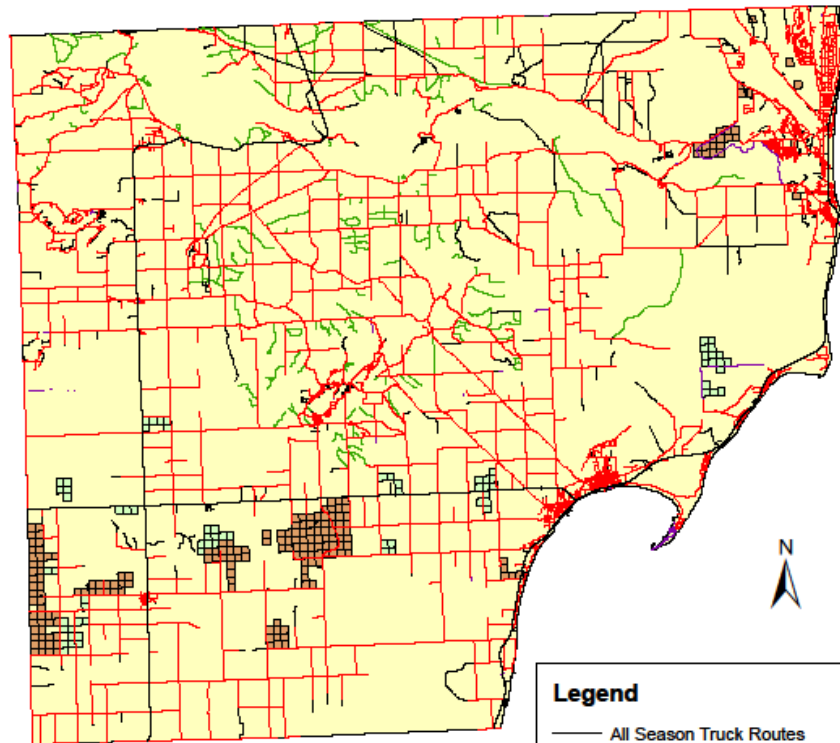

Legend

- All Season Truck Routes
- Seasonally Restricted Public Roads
- Forest Service Roads
- Private Roads
- Other Roads
- Large Land Owners

Emmet County

Grand Traverse County

Legend

- All Season Truck Routes
- Seasonally Restricted Roads
- Private Roads
- Other Roads
- Land Owners 500+ acres
- Large Land Owners

0 1.5 3 6 Miles

Houghton County

Iosco County

Legend

- All Season Truck Routes
- Seasonally Restricted Roads
- Private Roads
- Forest Service Roads
- Other Roads
- Land Owners 500+ acres
- Large Land Owners

Kalkaska County

- Legend**
- All Season Truck Routes
 - Seasonally Restricted Roads
 - Private Roads
 - Other Roads
 - Large Land Owners

Keweenaw County

- Legend**
- All Season Truck Routes
 - Seasonally Restricted Public Roads
 - Private Roads
 - Other Roads
 - Land Owners 500+ acres
 - Large Land Owners

Oscoda County

Legend

- All Season Truck Routes
- Seasonally Restricted Roads
- Private Roads
- Forest Service Roads
- Other Roads
- Large Land Owners

Otsego County

0 2 4 8 Miles

Legend

- All Season Truck Routes
- Seasonally Restricted Roads
- Private Roads
- Other Roads
- Large Land Owners