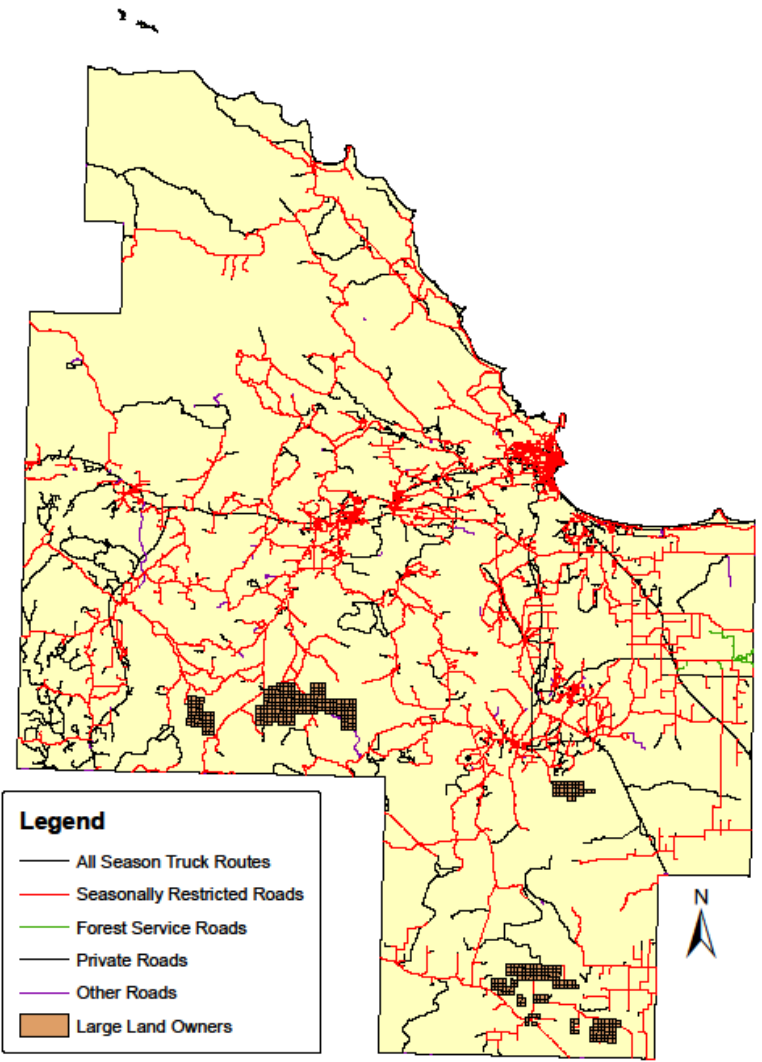

0 1.5 3 6 Miles

Houghton County

Iosco County

Legend

- All Season Truck Routes
- Seasonally Restricted Roads
- Private Roads
- Forest Service Roads
- Other Roads
- Land Owners 500+ acres
- Large Land Owners

Kalkaska County

- Legend**
- All Season Truck Routes
 - Seasonally Restricted Roads
 - Private Roads
 - Other Roads
 - Large Land Owners

Keweenaw County

- Legend**
- All Season Truck Routes
 - Seasonally Restricted Public Roads
 - Private Roads
 - Other Roads
 - Land Owners 500+ acres
 - Large Land Owners

Mackinac County

Marquette County

- Legend**
- All Season Truck Routes
 - Seasonally Restricted Roads
 - Forest Service Roads
 - Private Roads
 - Other Roads
 - Large Land Owners

Missaukee County

- Legend**
- All Season Truck Routes
 - Seasonally Restricted Roads
 - Private Roads
 - Other Roads
 - Land Owners 500+ acres
 - Large Land Owners

Oscoda County

Legend

- All Season Truck Routes
- Seasonally Restricted Roads
- Private Roads
- Forest Service Roads
- Other Roads
- Large Land Owners

Otsego County

0 2 4 8 Miles

Legend

- All Season Truck Routes
- Seasonally Restricted Roads
- Private Roads
- Other Roads
- Large Land Owners