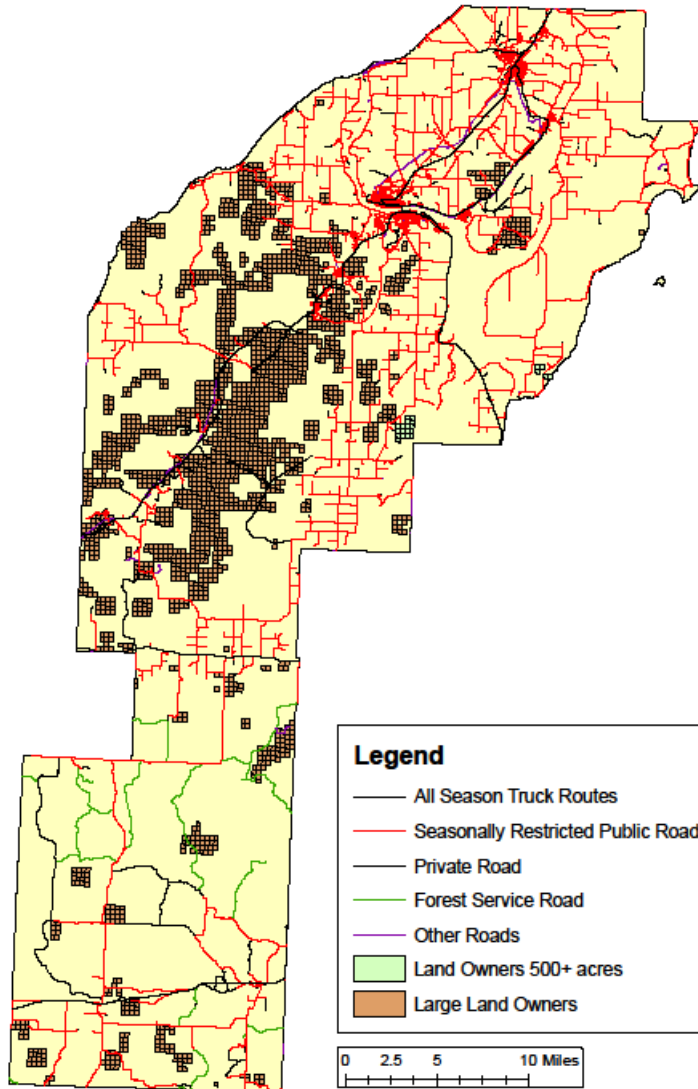

Crawford County

- Legend**
- All Season Truck Routes
 - Seasonally Restricted Public Roads
 - Private Roads
 - Forest Service Roads
 - Other Roads
 - Land Owners 500+ acres
 - Large Land Owners

Delta County

Legend

- All Season Truck Routes
- Seasonally Restricted Public Roads
- Forest Service Roads
- Private Roads
- Other Roads
- Large Land Owners

Emmet County

Grand Traverse County

Legend

- All Season Truck Routes
- Seasonally Restricted Roads
- Private Roads
- Other Roads
- Land Owners 500+ acres
- Large Land Owners

0 1.5 3 6 Miles

Houghton County

Iosco County

Legend

- All Season Truck Routes
- Seasonally Restricted Roads
- Private Roads
- Forest Service Roads
- Other Roads
- Land Owners 500+ acres
- Large Land Owners

Oscoda County

Legend

- All Season Truck Routes
- Seasonally Restricted Roads
- Private Roads
- Forest Service Roads
- Other Roads
- Large Land Owners

Otsego County

0 2 4 8 Miles

Legend

- All Season Truck Routes
- Seasonally Restricted Roads
- Private Roads
- Other Roads
- Large Land Owners