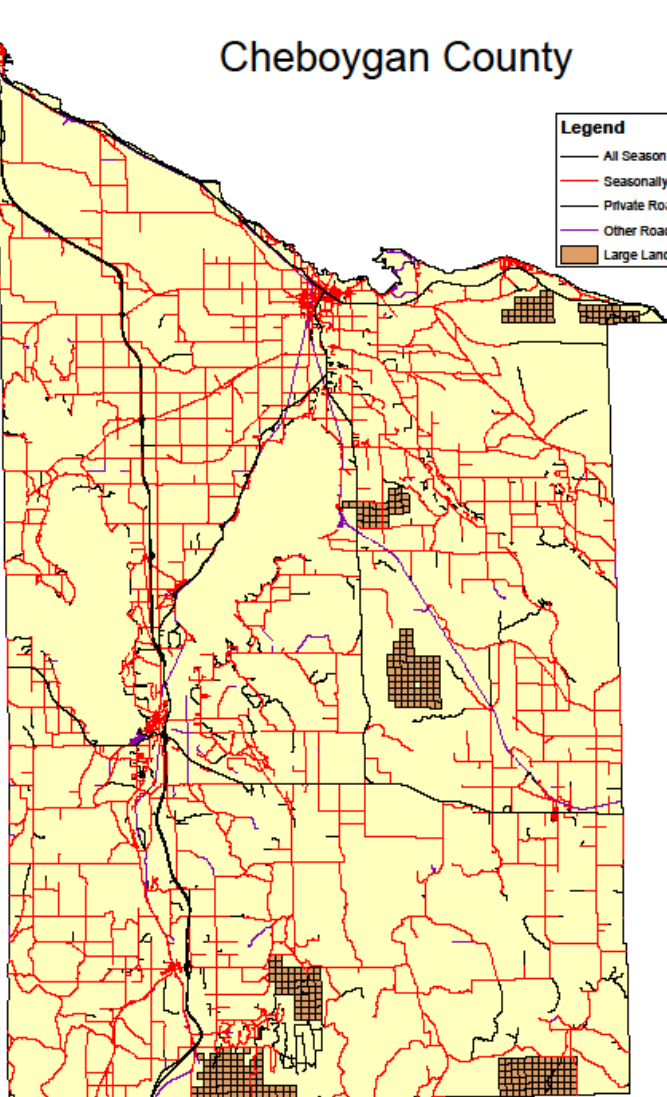

Alpena County

Cheboygan County

- Legend**
- All Season Truck Routes
 - Seasonally Restricted Public Roads
 - Private Roads
 - Other Roads
 - Large Land Owners

Chippewa County

Legend

- All Season Truck Routes
- Seasonally Restricted Public Roads
- Forest Service Roads
- Private Roads
- Other Roads
- Large Land Owners
- Land Owners 500+ acres

Crawford County

- Legend**
- All Season Truck Routes
 - Seasonally Restricted Public Roads
 - Private Roads
 - Forest Service Roads
 - Other Roads
 - Land Owners 500+ acres
 - Large Land Owners

Delta County

Legend

- All Season Truck Routes
- Seasonally Restricted Public Roads
- Forest Service Roads
- Private Roads
- Other Roads
- Large Land Owners

Emmet County

Grand Traverse County

Legend

- All Season Truck Routes
- Seasonally Restricted Roads
- Private Roads
- Other Roads
- Land Owners 500+ acres
- Large Land Owners

0 1.5 3 6 Miles

Houghton County

Iosco County

Legend

- All Season Truck Routes
- Seasonally Restricted Roads
- Private Roads
- Forest Service Roads
- Other Roads
- Land Owners 500+ acres
- Large Land Owners