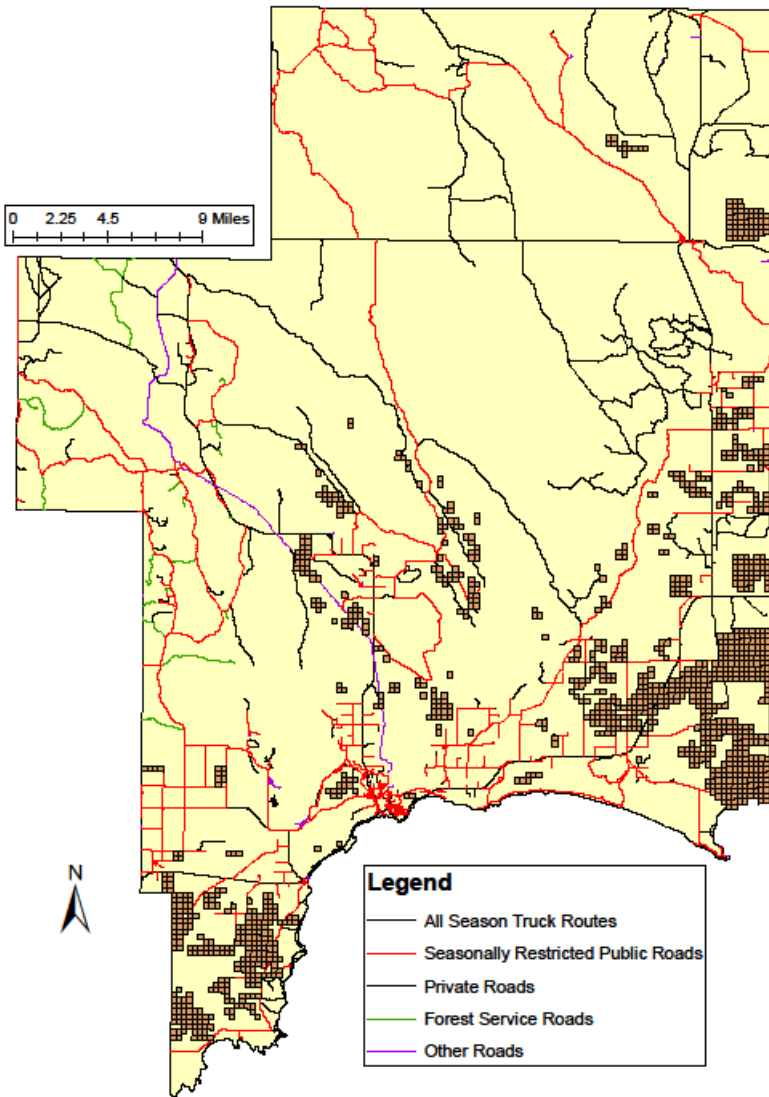

Oscoda County

Legend

- All Season Truck Routes
- Seasonally Restricted Roads
- Private Roads
- Forest Service Roads
- Other Roads
- Large Land Owners

Otsego County

0 2 4 8 Miles

Legend

- All Season Truck Routes
- Seasonally Restricted Roads
- Private Roads
- Other Roads
- Large Land Owners

Preque Isle County

Roscommon County

Schoolcraft County

Wexford County

Legend	
	All Season Truck Routes
	Seasonally Restricted Public Roads
	Private Roads
	Forest Service Roads
	Other Roads
	Land Owners 500+ acres
	Large Land Owners