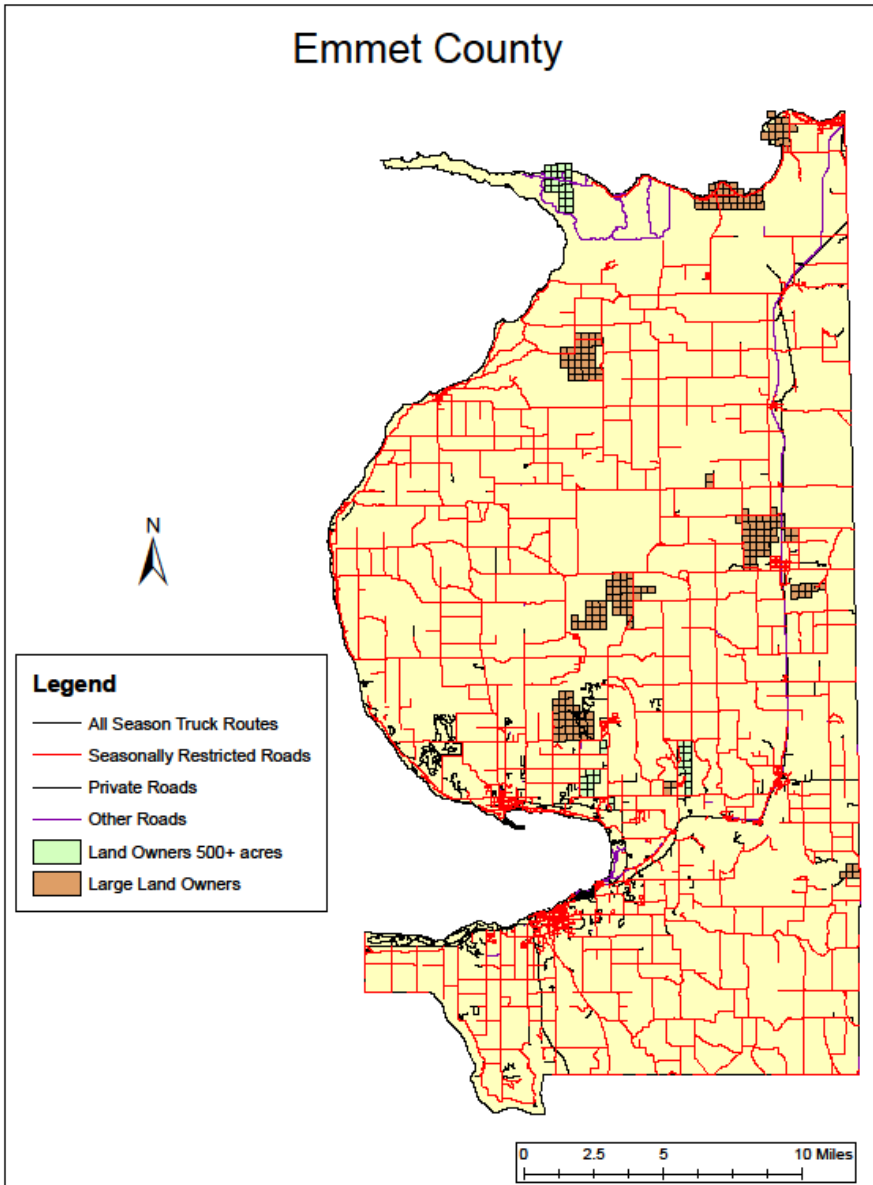

Crawford County

- Legend**
- All Season Truck Routes
 - Seasonally Restricted Public Roads
 - Private Roads
 - Forest Service Roads
 - Other Roads
 - Land Owners 500+ acres
 - Large Land Owners

Delta County

Legend

- All Season Truck Routes
- Seasonally Restricted Public Roads
- Forest Service Roads
- Private Roads
- Other Roads
- Large Land Owners

Emmet County

Grand Traverse County

Legend

- All Season Truck Routes
- Seasonally Restricted Roads
- Private Roads
- Other Roads
- Land Owners 500+ acres
- Large Land Owners

0 1.5 3 6 Miles

Houghton County

Iosco County

Legend

- All Season Truck Routes
- Seasonally Restricted Roads
- Private Roads
- Forest Service Roads
- Other Roads
- Land Owners 500+ acres
- Large Land Owners

Oscoda County

Legend

- All Season Truck Routes
- Seasonally Restricted Roads
- Private Roads
- Forest Service Roads
- Other Roads
- Large Land Owners

Otsego County

0 2 4 8 Miles

Legend

- All Season Truck Routes
- Seasonally Restricted Roads
- Private Roads
- Other Roads
- Large Land Owners