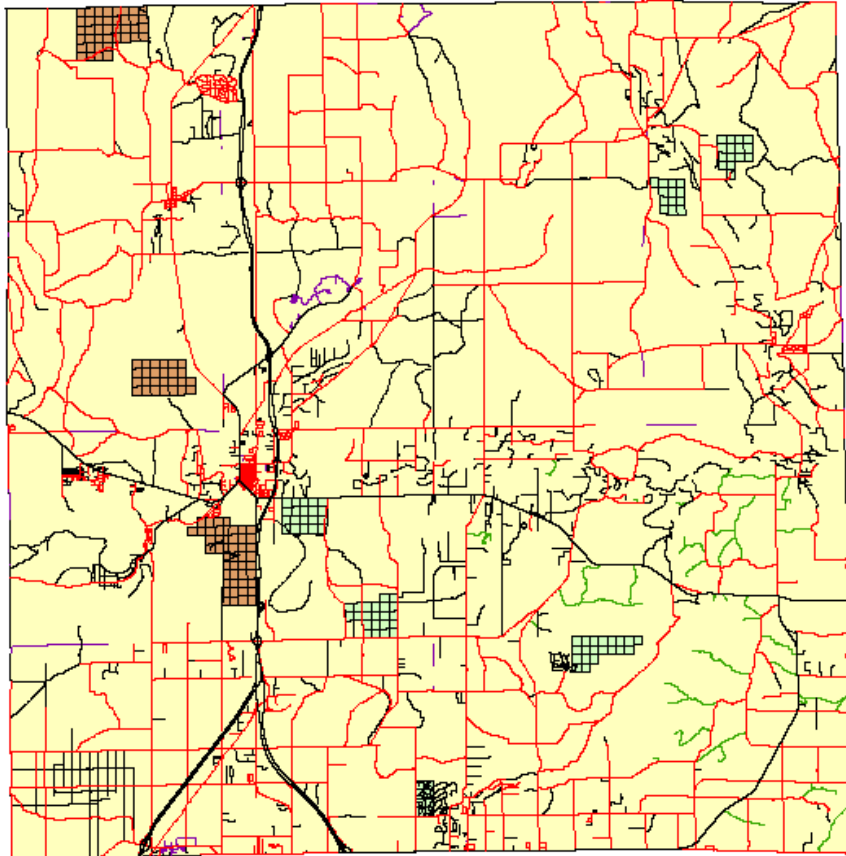

Alpena County

Cheboygan County

- Legend**
- All Season Truck Routes
 - Seasonally Restricted Public Roads
 - Private Roads
 - Other Roads
 - Large Land Owners

Chippewa County

Legend

- All Season Truck Routes
- Seasonally Restricted Public Roads
- Forest Service Roads
- Private Roads
- Other Roads
- Large Land Owners
- Land Owners 500+ acres

Crawford County

- Legend**
- All Season Truck Routes
 - Seasonally Restricted Public Roads
 - Private Roads
 - Forest Service Roads
 - Other Roads
 - Land Owners 500+ acres
 - Large Land Owners

Delta County

Legend

- All Season Truck Routes
- Seasonally Restricted Public Roads
- Forest Service Roads
- Private Roads
- Other Roads
- Large Land Owners

Emmet County

Grand Traverse County

Legend

- All Season Truck Routes
- Seasonally Restricted Roads
- Private Roads
- Other Roads
- Land Owners 500+ acres
- Large Land Owners

0 1.5 3 6 Miles

Houghton County

Iosco County

Legend

- All Season Truck Routes
- Seasonally Restricted Roads
- Private Roads
- Forest Service Roads
- Other Roads
- Land Owners 500+ acres
- Large Land Owners