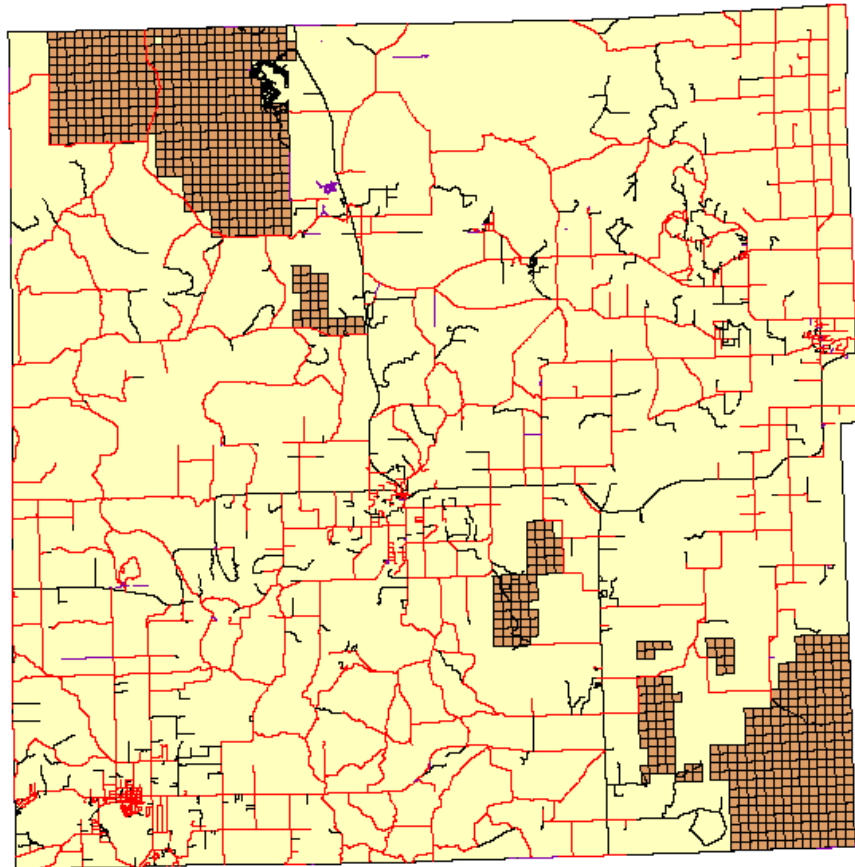

Kalkaska County

- Legend**
- All Season Truck Routes
 - Seasonally Restricted Roads
 - Private Roads
 - Other Roads
 - Large Land Owners

Keweenaw County

- Legend**
- All Season Truck Routes
 - Seasonally Restricted Public Roads
 - Private Roads
 - Other Roads
 - Land Owners 500+ acres
 - Large Land Owners

Mackinac County

Marquette County

- Legend**
- All Season Truck Routes
 - Seasonally Restricted Roads
 - Forest Service Roads
 - Private Roads
 - Other Roads
 - Large Land Owners

Missaukee County

- Legend**
- All Season Truck Routes
 - Seasonally Restricted Roads
 - Private Roads
 - Other Roads
 - Land Owners 500+ acres
 - Large Land Owners

Montmorency County

Legend

- All Season Truck Routes
- Seasonally Restricted Public Roads
- Private Roads
- Other Roads
- Large Property Owners

Ogemaw County

Legend	
— (black line)	All Season Truck Routes
— (red line)	Seasonally Restricted Roads
— (thin black line)	Private Roads
— (green line)	Forest Service Roads
— (purple line)	Other Roads
■ (light green)	Land Owners 500+ acres
■ (brown)	Large Land Owners

Oscoda County

Legend

- All Season Truck Routes
- Seasonally Restricted Roads
- Private Roads
- Forest Service Roads
- Other Roads
- Large Land Owners

Otsego County

0 2 4 8 Miles

Legend

- All Season Truck Routes
- Seasonally Restricted Roads
- Private Roads
- Other Roads
- Large Land Owners