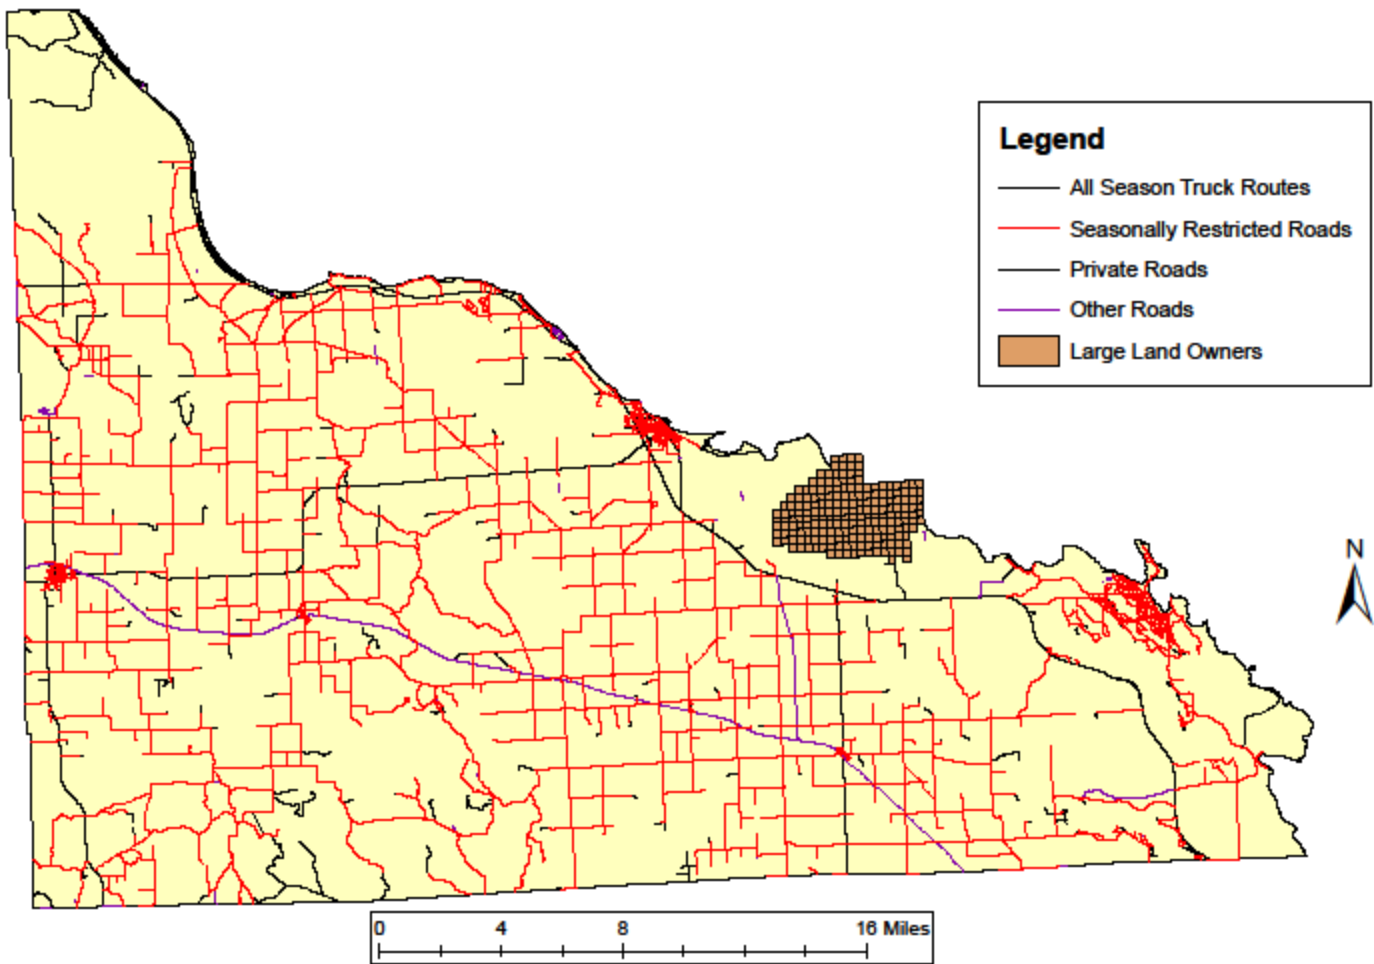

Oscoda County

Legend

- All Season Truck Routes
- Seasonally Restricted Roads
- Private Roads
- Forest Service Roads
- Other Roads
- Large Land Owners

Otsego County

0 2 4 8 Miles

Legend

- All Season Truck Routes
- Seasonally Restricted Roads
- Private Roads
- Other Roads
- Large Land Owners

Preque Isle County

Roscommon County

Schoolcraft County

Wexford County

Legend	
	All Season Truck Routes
	Seasonally Restricted Public Roads
	Private Roads
	Forest Service Roads
	Other Roads
	Land Owners 500+ acres
	Large Land Owners