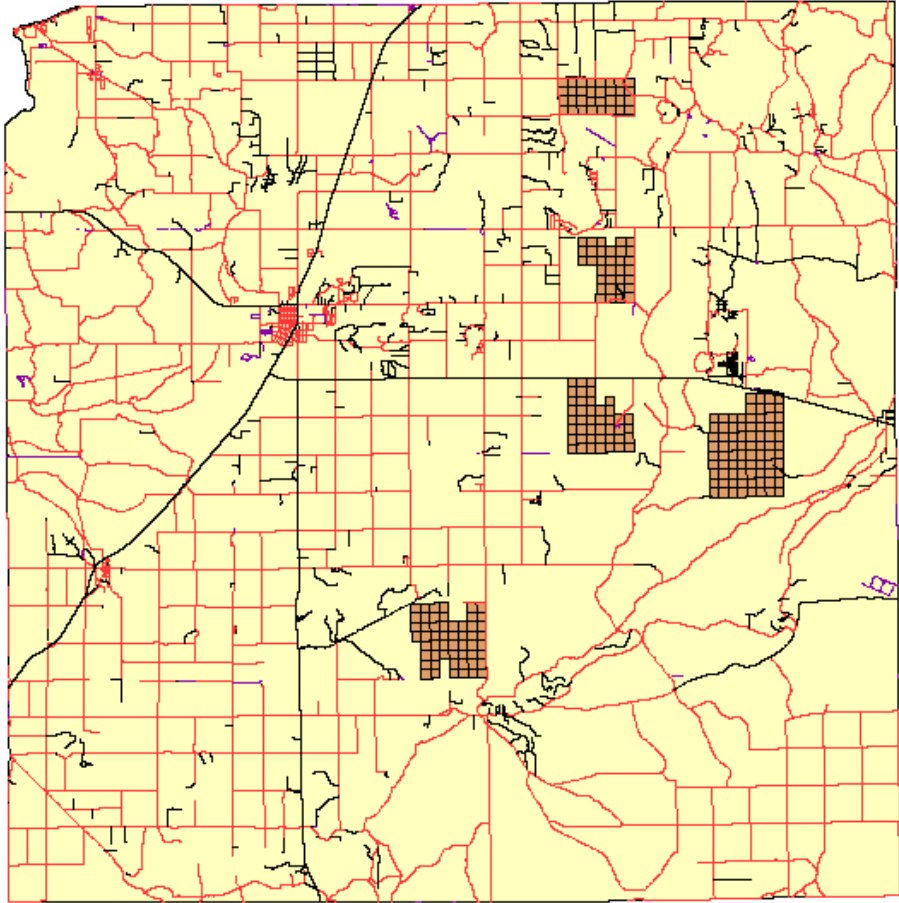

Legend

- All Season Truck Routes
- Seasonally Restricted Public Roads
- Forest Service Roads
- Private Roads
- Other Roads
- Large Land Owners

Emmet County

Grand Traverse County

Legend

- All Season Truck Routes
- Seasonally Restricted Roads
- Private Roads
- Other Roads
- Land Owners 500+ acres
- Large Land Owners

0 1.5 3 6 Miles

Houghton County

Iosco County

Legend

- All Season Truck Routes
- Seasonally Restricted Roads
- Private Roads
- Forest Service Roads
- Other Roads
- Land Owners 500+ acres
- Large Land Owners

Kalkaska County

- Legend**
- All Season Truck Routes
 - Seasonally Restricted Roads
 - Private Roads
 - Other Roads
 - Large Land Owners

Keweenaw County

- Legend**
- All Season Truck Routes
 - Seasonally Restricted Public Roads
 - Private Roads
 - Other Roads
 - Land Owners 500+ acres
 - Large Land Owners

Oscoda County

Legend

- All Season Truck Routes
- Seasonally Restricted Roads
- Private Roads
- Forest Service Roads
- Other Roads
- Large Land Owners

Otsego County

0 2 4 8 Miles

Legend

- All Season Truck Routes
- Seasonally Restricted Roads
- Private Roads
- Other Roads
- Large Land Owners